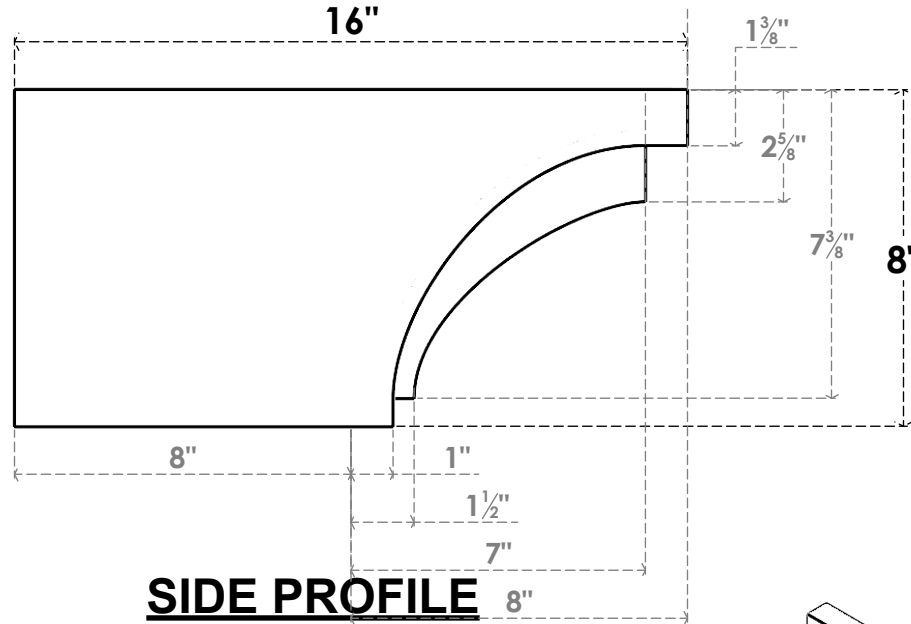

ITEM NUMBER: RFTURO040X08000X16000X008RIV00RCPR

4"W X 8"H X 16"L TIMBERTHANE ROUGH CEDAR RIVERA FAUX WOOD OPEN RAFTER TAIL, 8"L END, PRIMED TAN

ISOMETRIC

GENERATED DATE : 03/02/2023

EKENA MILLWORK
 2300 WEST MAIN ST.
 CLARKSVILLE, TX 75426
 TOLL FREE: 866-607-0453
 WWW.EKENAMILLWORK.COM

NOTES

1. INSTALLATION TO BE COMPLETED IN ACCORDANCE WITH MANUFACTURER'S SPECIFICATIONS.
2. DRAWING MAY NOT BE TO SCALE
3. THIS DRAWING IS INTENDED FOR DESIGN AND PLANNING PURPOSES ONLY.
4. ALL INFORMATION CONTAINED HEREIN WAS CURRENT AT THE TIME OF DEVELOPMENT BUT MUST BE REVIEWED AND APPROVED BY THE PRODUCT MANUFACTURER TO BE CONSIDERED ACCURATE.
5. TIMBERTHANE ARCHITECTURAL PRODUCTS ARE MADE FROM HIGH DENSITY URETHANE AND COME FACTORY PRIMED