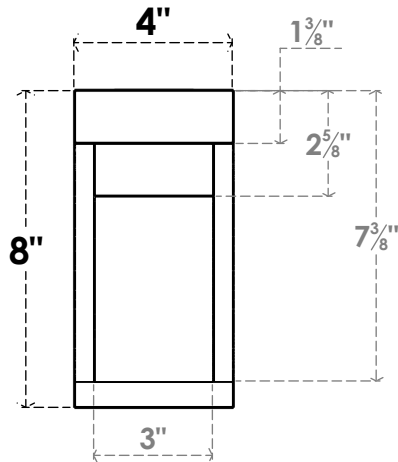

ITEM NUMBER: RFTURO040X08000X16000X008RIV00RCPR

4"W X 8"H X 16"L TIMBERTHANE ROUGH CEDAR RIVERA FAUX WOOD OPEN RAFTER TAIL, 8"L END, PRIMED TAN

ISOMETRIC

GENERATED DATE : 03/02/2023

EKENA MILLWORK
 2300 WEST MAIN ST.
 CLARKSVILLE, TX 75426
 TOLL FREE: 866-607-0453
 WWW.EKENAMILLWORK.COM

NOTES

1. INSTALLATION TO BE COMPLETED IN ACCORDANCE WITH MANUFACTURER'S SPECIFICATIONS.
2. DRAWING MAY NOT BE TO SCALE
3. THIS DRAWING IS INTENDED FOR DESIGN AND PLANNING PURPOSES ONLY.
4. ALL INFORMATION CONTAINED HEREIN WAS CURRENT AT THE TIME OF DEVELOPMENT BUT MUST BE REVIEWED AND APPROVED BY THE PRODUCT MANUFACTURER TO BE CONSIDERED ACCURATE.
5. TIMBERTHANE ARCHITECTURAL PRODUCTS ARE MADE FROM HIGH DENSITY URETHANE AND COME FACTORY PRIMED