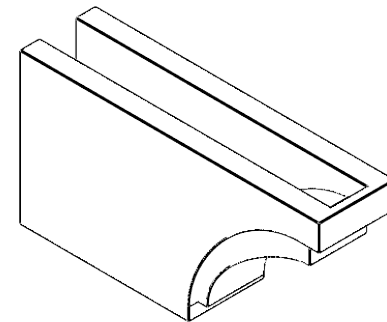

ITEM NUMBER: RFTURO040X08000X16000X008RIV00RCPR

4"W X 8"H X 16"L TIMBERTHANE ROUGH CEDAR RIVERA FAUX WOOD OPEN RAFTER TAIL, 8"L END, PRIMED TAN

ISOMETRIC

GENERATED DATE : 03/02/2023

EKENA MILLWORK
 2300 WEST MAIN ST.
 CLARKSVILLE, TX 75426
 TOLL FREE: 866-607-0453
 WWW.EKENAMILLWORK.COM

NOTES

1. INSTALLATION TO BE COMPLETED IN ACCORDANCE WITH MANUFACTURER'S SPECIFICATIONS.
2. DRAWING MAY NOT BE TO SCALE
3. THIS DRAWING IS INTENDED FOR DESIGN AND PLANNING PURPOSES ONLY.
4. ALL INFORMATION CONTAINED HEREIN WAS CURRENT AT THE TIME OF DEVELOPMENT BUT MUST BE REVIEWED AND APPROVED BY THE PRODUCT MANUFACTURER TO BE CONSIDERED ACCURATE.
5. TIMBERTHANE ARCHITECTURAL PRODUCTS ARE MADE FROM HIGH DENSITY URETHANE AND COME FACTORY PRIMED